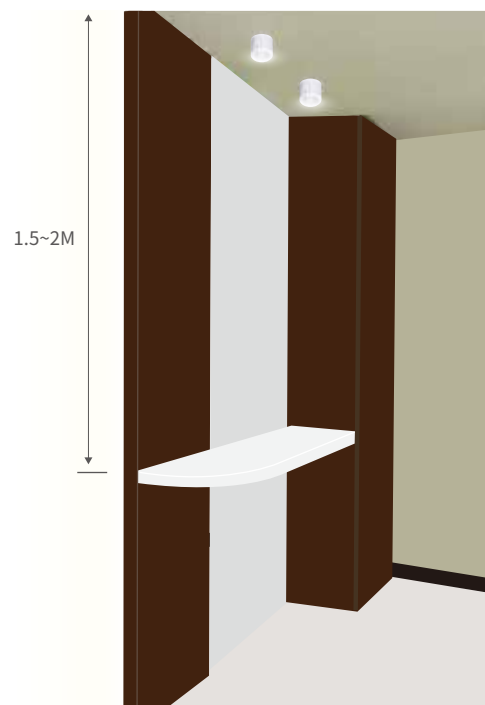

## Surface Mount 5.5W LED Down Light & Spotlight SCL110 & SCL140

- Power consumption: 9 Vdc 0.45A constant current
- Ideal illumination height: 1.5 ~ 2 meters
- White lighting fixture, solid aluminium
- Surface mounting
- Complete with LED driver 100 ~ 240 Vac 50 / 60 Hz

#### SCL110 Surface Mount 5.5W LED Down Light

- Diffused

SCL110WT-WW warm white

SCL110WT-NW neutral white

SCL110WT-CW cool white