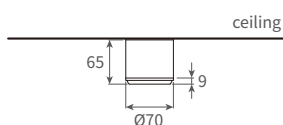

Illustration

SCL110WT

Model

SCL110 Surface Mount 5.5W LED Down Light

- Diffused

SCL110WT-WW warm white

SCL110WT-NW neutral white

SCL110WT-CW cool white