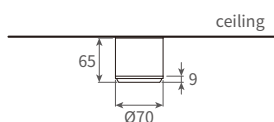

SCL140WT

SCL140 Surface Mount 5.5W LED Spotlight

- 40° spot, non-swivel

SCL140WT-WW warm white

SCL140WT-NW neutral white

SCL140WT-CW cool white